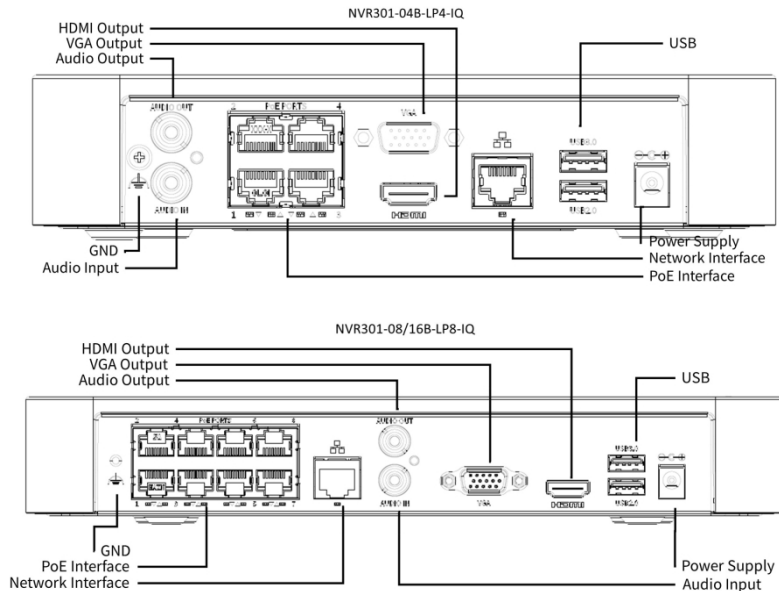

Rear Panel

Zhejiang Uniview Technologies Co., Ltd.

No. 369, Xietong Road, Xixing Sub-district, Binjiang District, Hangzhou City, 310051, Zhejiang Province, China

Email: overseasbusiness@uniview.com; globalsupport@uniview.com

<http://www.uniview.com>

©2024 Zhejiang Uniview Technologies Co., Ltd. All rights reserved.

*Product specifications and availability are subject to change without notice.

*Despite our best efforts, technical or typographical errors may exist in this document. Uniview cannot be held responsible for any such errors and reserves the right to change the contents of this document without prior notice.